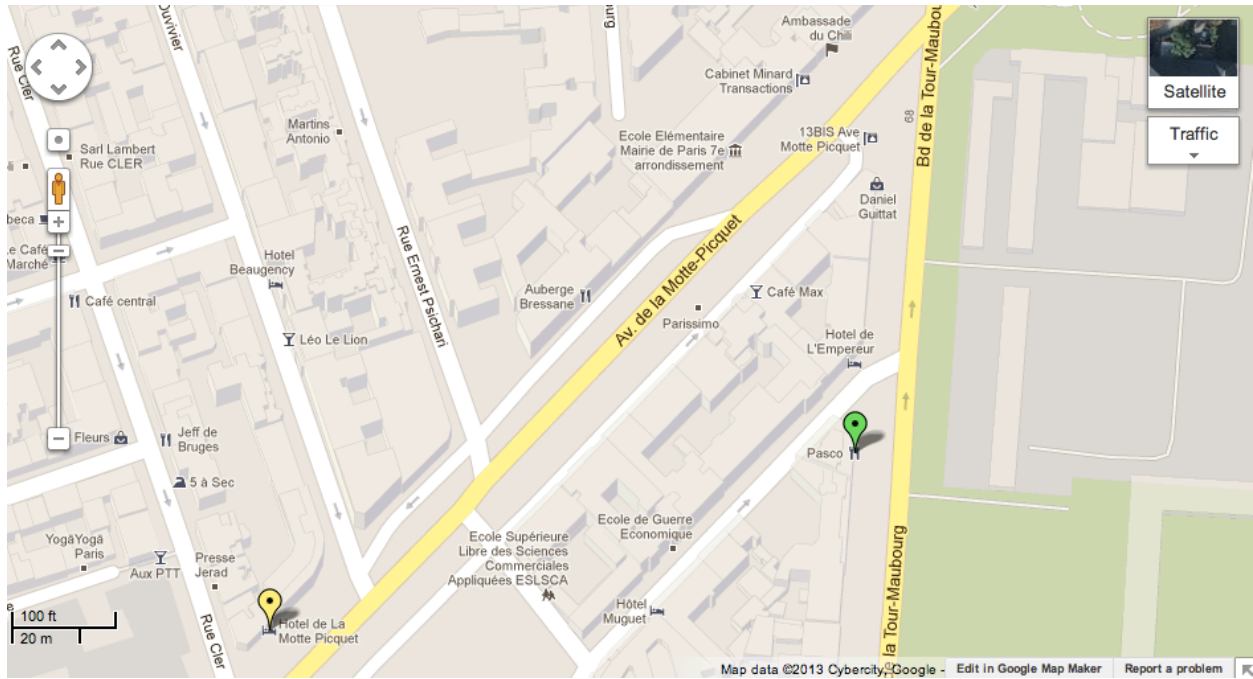

Pasco (restaurant)

74 Boulevard de la Tour-Maubourg 75007

+33 1 44 18 33 26

<http://restaurantpasco.com>